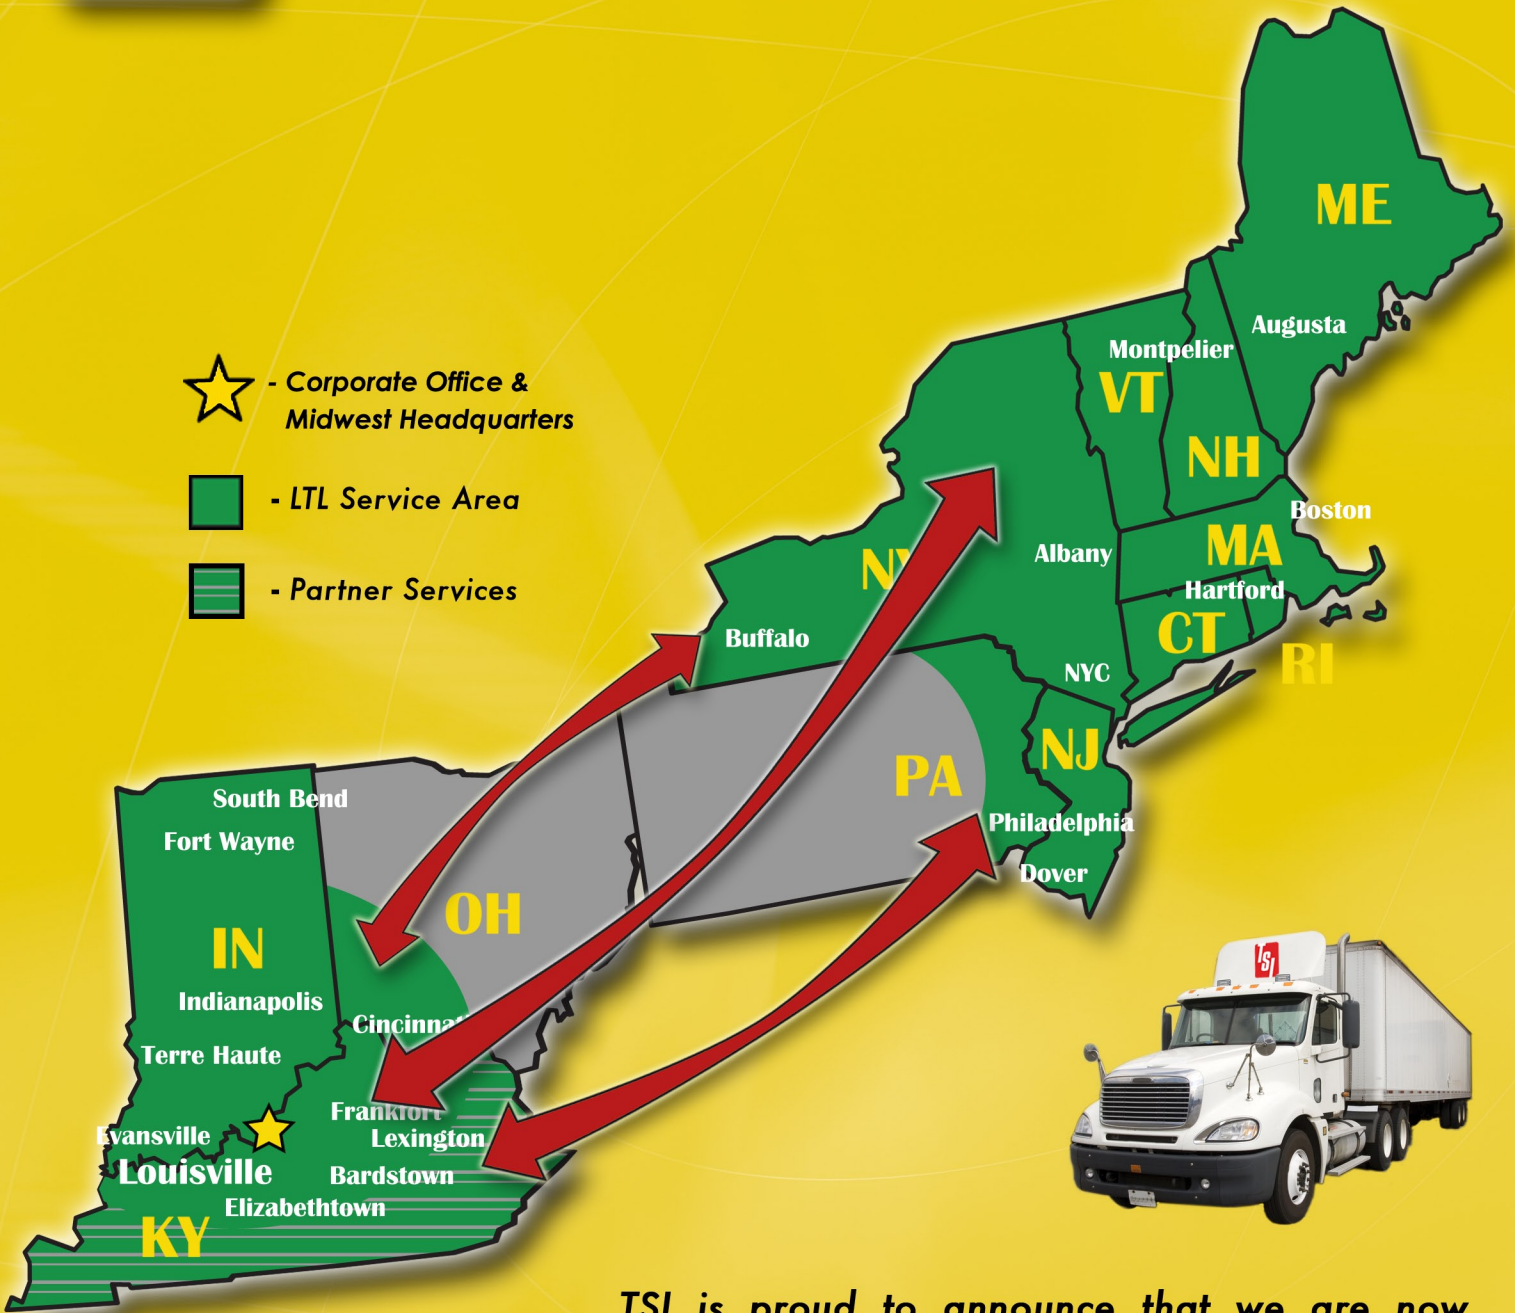

TSI Trucking

Your Partner With Solutions

www.transitsolutionsinc.com
www.tsitrucking.com

Toll Free: 866-872-6700

Local: 812-280-0800

Fax: 812-280-0847

Address: 1618 Fabricon Blvd.
Jeffersonville, IN 47130

★ - Corporate Office & Midwest Headquarters

■ - LTL Service Area

▨ - Partner Services

TSI is proud to announce that we are now loading daily schedules to the Northeast! Whether you're shipping one skid or a volume LTL order, TSI can provide service that you have come to expect, such as competitive rates, skid pricing, intact delivery, and on time delivery.